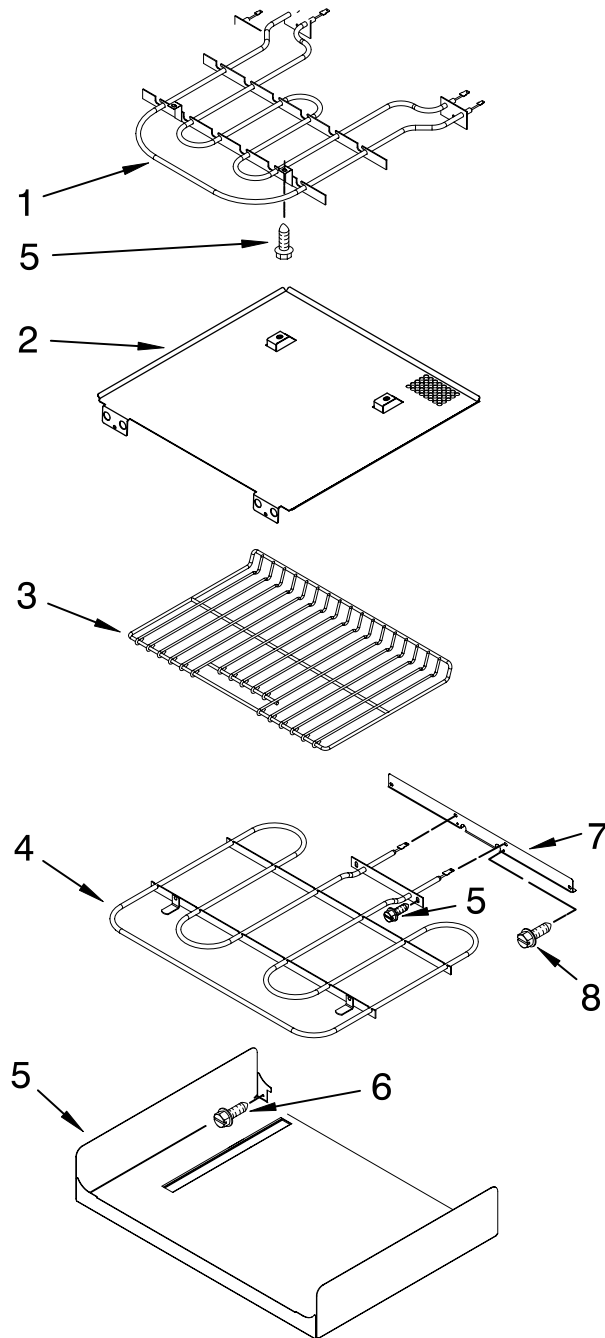

1	W10216219	Panel, Control
2	8303687	Support, Appliance Manager
4	8304333	Control Panel, Glass Touch
5	W10172472	User Interface
6	8303719	Backer, Control
7	8303887	Bracket, Enclosure
8	4449154	Screw
9	3400832	Screw
10	W10119142	Appliance Manager
11	8304441	Resistor, Drop

FOR ORDERING INFORMATION REFER TO PARTS PRICE LIST

OVEN DOOR PARTS

For Models:KEBK206SSS03

(Stainless)

Illus. No.	Part No.	DESCRIPTION	Illus. No.	Part No.	DESCRIPTION	Illus. No.	Part No.	DESCRIPTION
1	8303737BL	Door Liner	6		Cover, Hinge	13	8303774SS	Door Handle
2	W10174285	Hinge, Door		W10137044	Right	15	8303745BL	Frame, Door Side
3	3196183	Screw		W10137043	Left	16	8303746	Bracket, Top Door
4	8304581BL	Vent, Door Top	7	8303731	Glass, Inner	17	8304603SS	Nameplate
5		Bracket, Door	8	4449743	Screw	18	8304522	Bumper, Glass
	8304377	Right	10	8304523	Seal			
	8304378	Left	11	8304360BL	Bracket, Handle			
			12	W10237350	Door Glass, Assy			
					Lower Includes #17			
				W10237351	Door Glass, Assy			
					Upper No Nameplate			

FOR ORDERING INFORMATION REFER TO PARTS PRICE LIST

INTERNAL OVEN PARTS

For Models:KEBK206SSS03

(Stainless)

Illus. No.	Part No.	DESCRIPTION
1	9760774	Element, Broil
2	8304602	Shield, Broil, Element
3	W10179152	Rack, Oven
4	9760768	Element, Bake
5	4455037	Tray, Bake
6	4449154	Screw
7	4450039	Cover, Bake Tray
8	4449809	Screw

FOR ORDERING INFORMATION REFER TO PARTS PRICE LIST

TOP VENTING PARTS

For Models:KEBK206SSS03

(Stainless)

Illus. No.	Part No.	DESCRIPTION
1	9752759	Relay
2	8304643	Duct, Air Outlet
3	4449809	Screw
4	8303972	Blower, 60mm
6	8285593	Connector, Cover
7	W10111628	Transformer, Control
9	4449868	Block, Terminal
10	3400080	Screw
11	8303684	Vent, Control Panel
12		Side, Control Top
	8303518	Right
	8304255	Left
13	8303520	Back, Control
14	8304219	Cover, Top
15	7103P027-60	Nut, Terminal Block